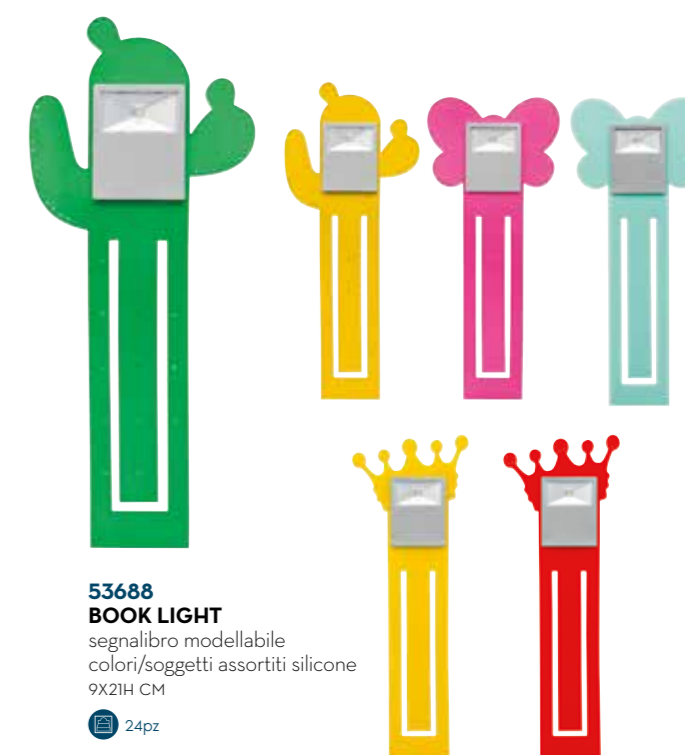

**53688
BOOK LIGHT**
segnalibro modellabile
colori/soggetti assortiti silicone
9X21H CM
24pz